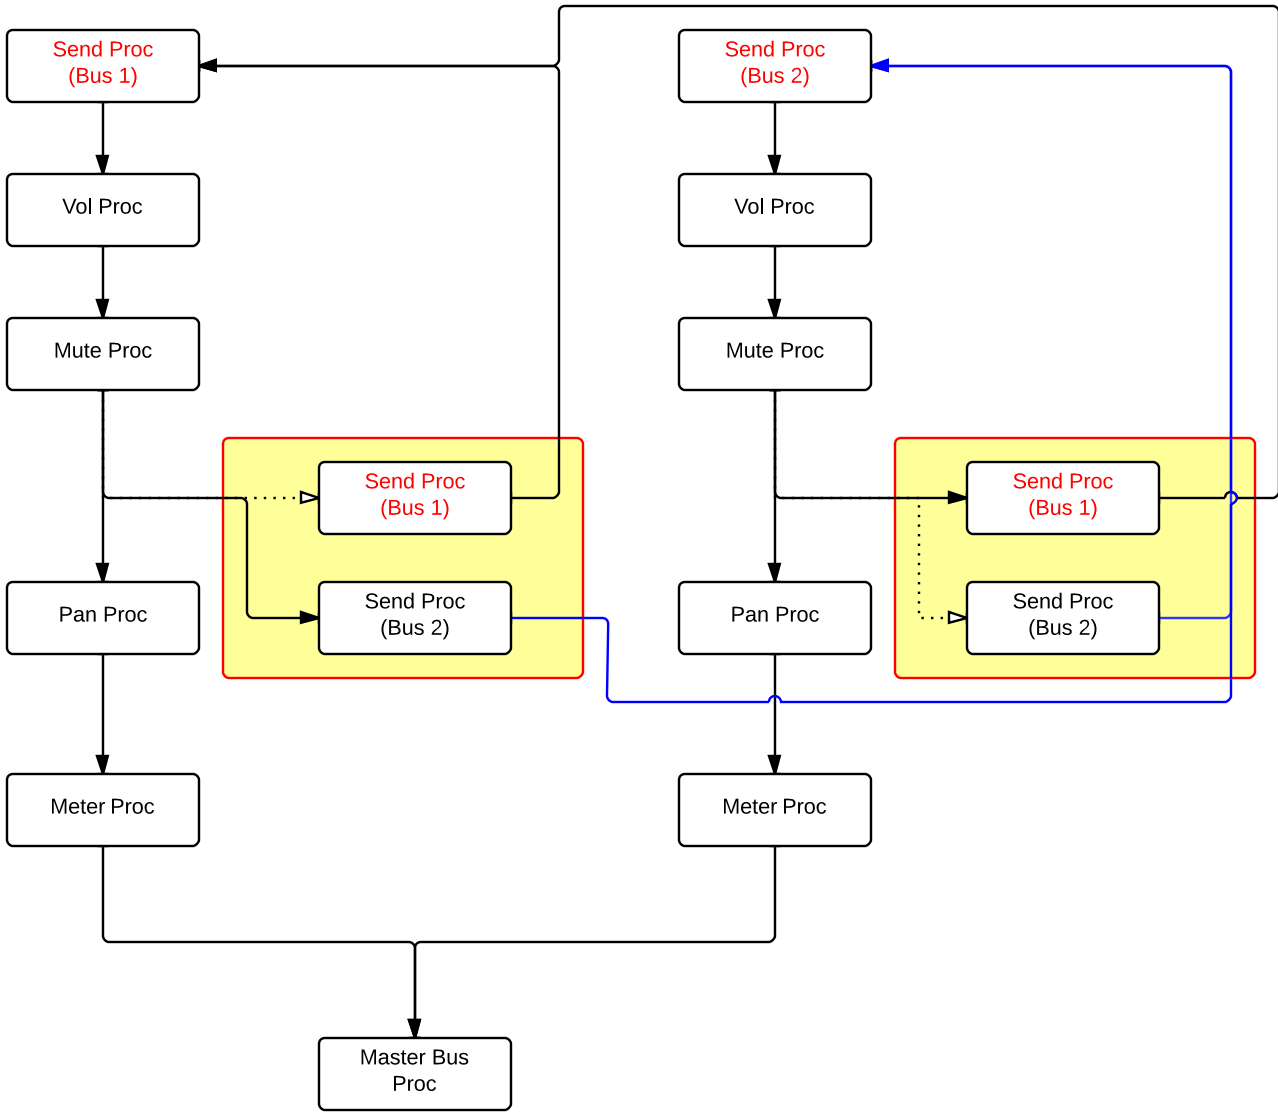

Aux Track

Dashed line connections not connected